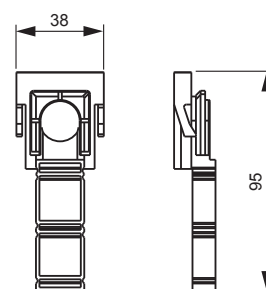

# PMR577

Имя: **Опора**

Опора для крепления коробки к 11-13 мм стеновой панели, 42 - 90 мм

Тип: PMR577

EAN: 6410011527764

Описание: Support PMR577 is used with mounting and junction boxes with knock-out inlets. The support is used for installation of boxes into light, non-bearing walls that are constructed on site, with interlayers of 42, 45, 66, 70, 90 and 95 mm. It is possible to use an inlet or a strain-relief (conduitless flush mounting) with the support. By joining two supports PMR577 together with an interconnector PMR474 the box groups can be separated from each other under different covering plates. The center distance of the box groups is 85mm. Made of halogen free material (IEC/61249-2-21).

Упаковка: 20/500

Единица: ШТ